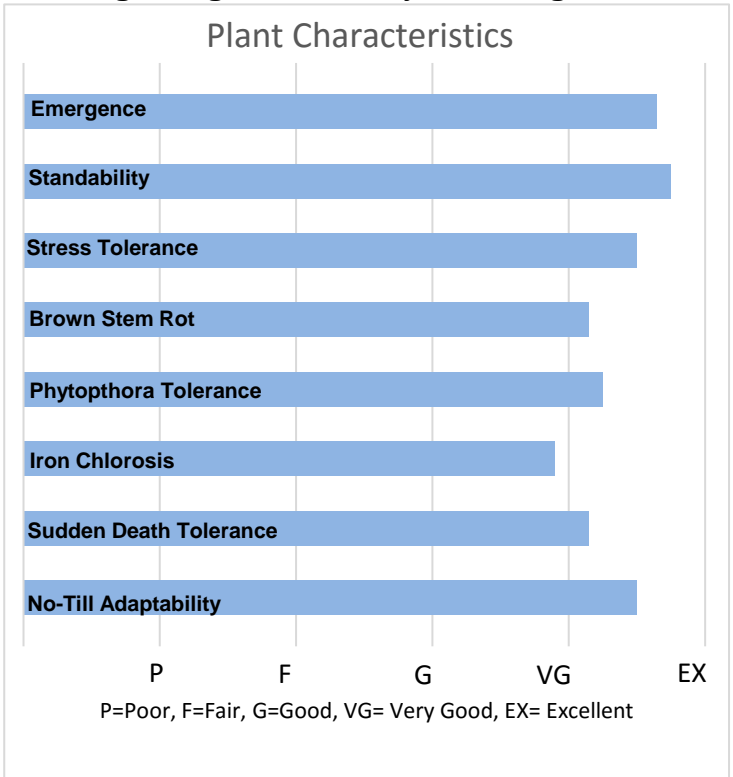

Product Highlights

- + Yield leader in its maturity
- + Excellent agronomics
- + Strong emergence and early season vigor

General Characteristics

Plant Height	Medium
Canopy/Plant Type	Med-Bush
Growth Habit	Good
Flower Color	Purple
Hilum Color	Buff
Pod Color	Brown
Pubescence	Gray

Agronomic Features

Yield for Maturity	Excellent
Emergence	Very Good
Standability	Very Good
Shatter Resistance	Very Good
Stress Tolerance	Very Good
SCN Resistance Source	PI88788
Phytoph. Resist. Gene	1c
No-Till Adaptability	Excellent

Disease Tolerance

Brown Stem Rot	Very Good
Frogeye Leaf Spot	-
Iron Chlorosis	Very Good
Phytophthora field tol.	Very Good
SDS tolerance	Very Good
White Mold	Very Good

Recommended Seeding Rates

Row Width	120-130,000	135-145,000	150-165,000+
30" Rows	Green	Green	Yellow
Twin Rows	Green	Green	Yellow
20" Rows	Red	Yellow	Green
<20" rows	Red	Yellow	Green

Plant Characteristics

Variety Placement

Soil Adaptability	Not Recommended	Recommended	Highly Recommended
Light Soils - Low O.M., Low CEC. Low water holding capacity. Drought prone		+	
Medium Soils - O.M. 1.5-3.5%, CEC 11-20. Good productivity, well drained silt loams			+
Heavy Soils - High O.M. >3.5%, High CEC >20. Well drained, Highly productive with deep top soil.			+
Poorly Drained - Soils that tend to remain saturated for prolonged periods of time.			+

Always follow grain marketing and all other stewardship practices and pesticide label directions. Roundup Ready* crops contain genes that confer tolerance to glyphosate, the active ingredient in Roundup* brand agriculture herbicide. Roundup* brand agricultural herbicide will kill crops that are not tolerant to glyphosate. Check with your Sales Representative for the registration status in your state. Genuity and Design*, Genuity*, Roundup Ready 2 and Design*, Roundup Ready*, Roundup*, are trademarks of MonsantoTechnology LLC.

Ratings: Ratings are based on best current information available and may be affected by changing environmental conditions. ProHarvest Seeds warrants that the seed sold by it conforms to the descriptions on accompanying labels within tolerances established or permitted by law.