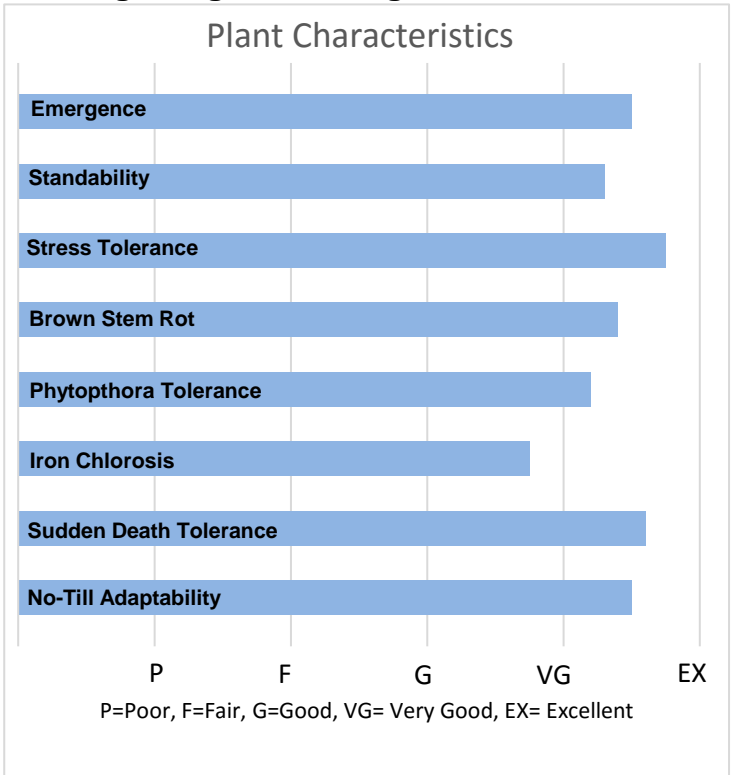

Product Highlights

- + High yields with great lodging score
- + Strong defensive package protects yield
- + Strong emergence makes great No-till choice

General Characteristics

Plant Height	Med-Tall
Canopy/Plant Type	Medium
Growth Habit	Upright
Flower Color	Purple
Hilum Color	Imp. Black
Pod Color	Brown
Pubescence	Gray

Agronomic Features

Yield for Maturity	Excellent
Emergence	Excellent
Standability	Very Good
Shatter Resistance	Excellent
Stress Tolerance	Excellent
SCN Resistance Source	PI88788
Phytoph. Resist. Gene	1c
No-Till Adaptability	Very Good

Disease Tolerance

Brown Stem Rot	Excellent
Frogeye Leaf Spot	-
Iron Chlorosis	Very Good
Phytophthora field tol.	Excellent
SDS tolerance	Very Good
White Mold	-

Recommended Seeding Rates

Row Width	120-130,000	135-145,000	150-165,000+
30" Rows	Green	Green	Yellow
Twin Rows	Green	Green	Yellow
20" Rows	Red	Yellow	Green
<20" rows	Red	Yellow	Green

Plant Characteristics

Variety Placement

Soil Adaptability	Not Recommended	Recommended	Highly Recommended
Light Soils - Low O.M., Low CEC. Low water holding capacity. Drought prone			+
Medium Soils - O.M. 1.5-3.5%, CEC 11-20. Good productivity, well drained silt loams			+
Heavy Soils - High O.M. >3.5%, High CEC >20. Well drained, Highly productive with deep top soil.			+
Poorly Drained - Soils that tend to remain saturated for prolonged periods of time.			+