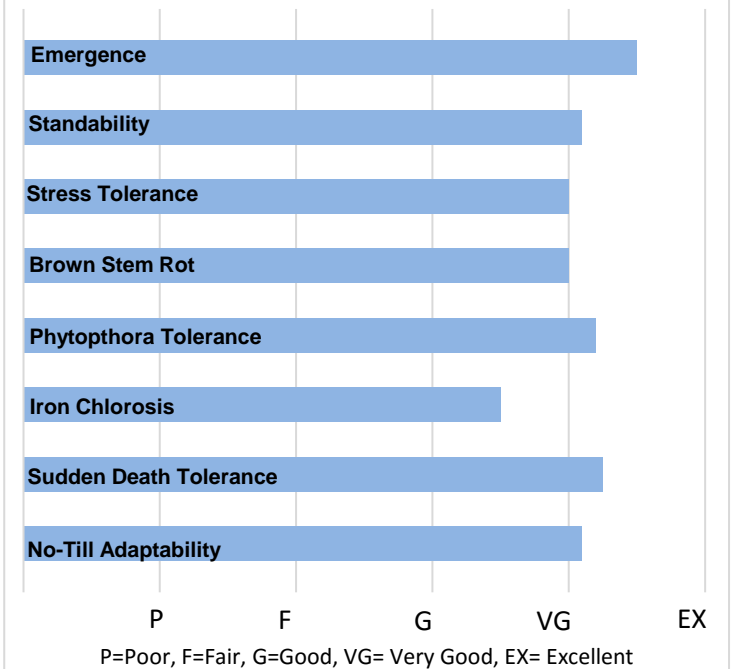

General Characteristics

Plant Height	Medium
Canopy/Plant Type	Medium
Growth Habit	Good
Flower Color	White
Hilum Color	Buff
Pod Color	Tan
Pubescence	Gray

Agronomic Features

Yield for Maturity	Excellent
Emergence	Excellent
Standability	Very Good
Shatter Resistance	Very Good
Stress Tolerance	Very Good
SCN Resistance Source	PI88788
Phytoph. Resist. Gene	1c
No-Till Adaptability	Very Good

Disease Tolerance

Brown Stem Rot	Very Good
Frogeye Leaf Spot	Very Good
Iron Chlorosis	Very Good
Phytophthora field tol.	Very Good
SDS tolerance	Very Good
White Mold	Very Good

Recommended Seeding Rates

Row Width	120-130,000	135-145,000	150-165,000+
30" Rows	Green	Green	Yellow
Twin Rows	Green	Green	Yellow
20" Rows	Red	Yellow	Green
<20" rows	Red	Yellow	Green

Product Highlights

- + Widely adapted across maturity range
- + Medium statured with very good standability
- + Solid agronomics protect yield potential

Plant Characteristics

Variety Placement

Soil Adaptability	Not Recommended	Recommended	Highly Recommended
Light Soils - Low O.M., Low CEC. Low water holding capacity. Drought prone			+
Medium Soils - O.M. 1.5-3.5%, CEC 11-20. Good productivity, well drained silt loams			+
Heavy Soils - High O.M. >3.5%, High CEC >20. Well drained, Highly productive with deep top soil.			+
Poorly Drained - Soils that tend to remain saturated for prolonged periods of time.			+