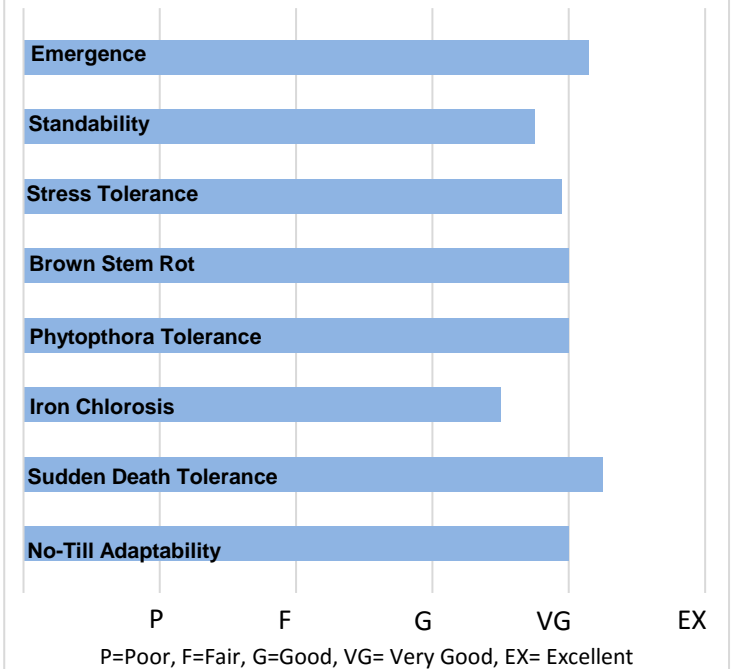

General Characteristics

Plant Height	Med.-Tall
Canopy/Plant Type	Med.-Bush
Growth Habit	Good
Flower Color	White
Hilum Color	Black
Pod Color	Tan
Pubescence	Lt. Tawny

Agronomic Features

Yield for Maturity	Excellent
Emergence	Excellent
Standability	Very Good
Shatter Resistance	Excellent
Stress Tolerance	Very Good
SCN Resistance Source	R3, MR14
Phytoph. Resist. Gene	1c
No-Till Adaptability	Very Good

Disease Tolerance

Brown Stem Rot	-
Frogeye Leaf Spot	Very Good
Iron Chlorosis	Very Good
Phytophthora field tol.	Very Good
SDS tolerance	Very Good
White Mold	-

Recommended Seeding Rates

Row Width	120-130,000	135-145,000	150-165,000+
30" Rows	Green	Green	Yellow
Twin Rows	Green	Green	Yellow
20" Rows	Red	Yellow	Green
<20" rows	Red	Yellow	Green

Product Highlights

- + Dominant yield performance East to West
- + Great defensive package to protect yield
- + Adapts well to all soil types and row widths

Plant Characteristics

Variety Placement

Soil Adaptability	Not Recommended	Recommended	Highly Recommended
Light Soils - Low O.M., Low CEC. Low water holding capacity. Drought prone			+
Medium Soils - O.M. 1.5-3.5%, CEC 11-20. Good productivity, well drained silt loams			+
Heavy Soils - High O.M. >3.5%, High CEC >20. Well drained, Highly productive with deep top soil.			+
Poorly Drained - Soils that tend to remain saturated for prolonged periods of time.			+

Always follow grain marketing and all other stewardship practices and pesticide label directions. Roundup Ready* crops contain genes that confer tolerance to glyphosate, the active ingredient in Roundup* brand agriculture herbicide. Roundup* brand agricultural herbicide will kill crops that are not tolerant to glyphosate. Check with your Sales Representative for the registration status in your state. Genuity and Design*, Genuity*, Roundup Ready 2 and Design*, Roundup Ready*, Roundup*, are trademarks of MonsantoTechnology LLC.

Ratings: Ratings are based on best current information available and may be affected by changing environmental conditions. ProHarvest Seeds warrants that the seed sold by it conforms to the descriptions on accompanying labels within tolerances established or permitted by law.