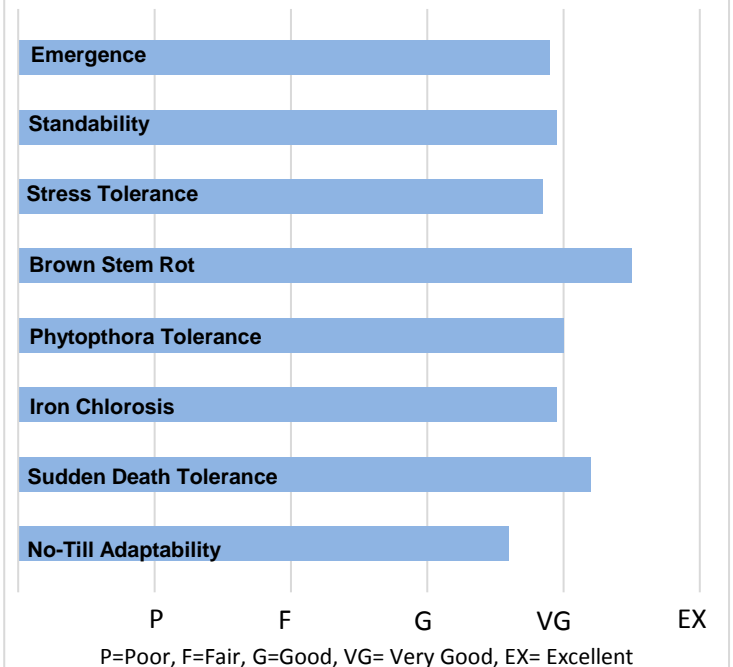

Product Highlights

- + Brown Stem Rot resistant
- + Outstanding multi-year performance data
- + Strong defensive package to protect yields

General Characteristics

Plant Height	Med-Tall
Canopy/Plant Type	Medium
Growth Habit	Good
Flower Color	Purple
Hilum Color	Black
Pod Color	Brown
Pubescence	Lt. Tawny

Agronomic Features

Yield for Maturity	Excellent
Emergence	Very Good
Standability	Very Good
Shatter Resistance	Very Good
Stress Tolerance	Very Good
SCN Resistance Source	PI88788
Phytoph. Resist. Gene	1k
No-Till Adaptability	Very Good

Disease Tolerance

Brown Stem Rot	Excellent
Frogeye Leaf Spot	-
Iron Chlorosis	Very Good
Phytophthora field tol.	Very Good
SDS tolerance	Very Good
White Mold	Good

Recommended Seeding Rates

Row Width	120-130,000	135-145,000	150-165,000+
30" Rows	Green	Green	Yellow
Twin Rows	Green	Green	Yellow
20" Rows	Red	Yellow	Green
<20" rows	Red	Yellow	Green

Plant Characteristics

Variety Placement

Soil Adaptability	Not Recommended	Recommended	Highly Recommended
Light Soils - Low O.M., Low CEC. Low water holding capacity. Drought prone			+
Medium Soils - O.M. 1.5-3.5%, CEC 11-20. Good productivity, well drained silt loams			+
Heavy Soils - High O.M. >3.5%, High CEC >20. Well drained, Highly productive with deep top soil.			+
Poorly Drained - Soils that tend to remain saturated for prolonged periods of time.			+

Always follow grain marketing and all other stewardship practices and pesticide label directions. Roundup Ready* crops contain genes that confer tolerance to glyphosate, the active ingredient in Roundup* brand agriculture herbicide. Roundup* brand agricultural herbicide will kill crops that are not tolerant to glyphosate. Check with your Sales Representative for the registration status in your state. Genuity and Design*, Genuity*, Roundup Ready 2 and Design*, Roundup Ready*, Roundup*, are trademarks of MonsantoTechnology LLC.

Ratings: Ratings are based on best current information available and may be affected by changing environmental conditions. ProHarvest Seeds warrants that the seed sold by it conforms to the descriptions on accompanying labels within tolerances established or permitted by law.