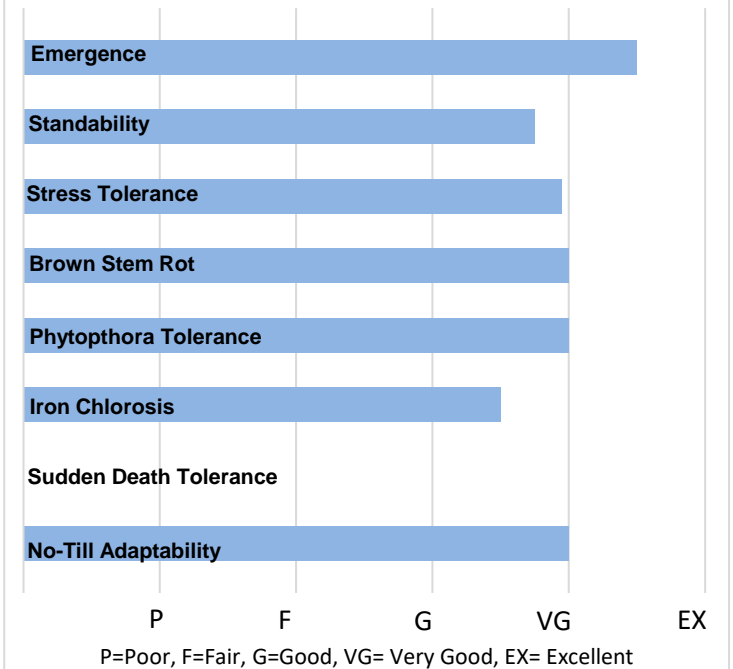

General Characteristics

Plant Height	Medium
Canopy/Plant Type	Med.-Bush
Growth Habit	Good
Flower Color	Purple
Hilum Color	Black
Pod Color	Brown
Pubescence	Lt. Tawny

Agronomic Features

Yield for Maturity	Excellent
Emergence	Very Good
Standability	Very Good
Shatter Resistance	Excellent
Stress Tolerance	Very Good
SCN Resistance Source	R3, MR14
Phytoph. Resist. Gene	1c
No-Till Adaptability	Very Good

Disease Tolerance

Brown Stem Rot	Excellent
Frogeye Leaf Spot	NA
Iron Chlorosis	Very Good
Phytophthora field tol.	Very Good
SDS tolerance	NA
White Mold	Very Good

Recommended Seeding Rates

Row Width	120-130,000	135-145,000	150-165,000+
30" Rows	Green	Green	Yellow
Twin Rows	Green	Green	Yellow
20" Rows	Red	Yellow	Green
<20" rows	Red	Yellow	Green

Product Highlights

- + Dominant yield performance East to West
- + Great defensive package to protect yield
- + Adapts well to all soil types and row widths

Plant Characteristics

Variety Placement

Soil Adaptability	Not Recommended	Recommended	Highly Recommended
Light Soils - Low O.M., Low CEC. Low water holding capacity. Drought prone			+
Medium Soils - O.M. 1.5-3.5%, CEC 11-20. Good productivity, well drained silt loams			+
Heavy Soils - High O.M. >3.5%, High CEC >20. Well drained, Highly productive with deep top soil.			+
Poorly Drained - Soils that tend to remain saturated for prolonged periods of time.			+

Always follow grain marketing and all other stewardship practices and pesticide label directions. Roundup Ready* crops contain genes that confer tolerance to glyphosate, the active ingredient in Roundup* brand agriculture herbicide. Roundup* brand agricultural herbicide will kill crops that are not tolerant to glyphosate. Check with your Sales Representative for the registration status in your state. Genuity and Design*, Genuity*, Roundup Ready 2 and Design*, Roundup Ready*, Roundup*, are trademarks of MonsantoTechnology LLC.

Ratings: Ratings are based on best current information available and may be affected by changing environmental conditions. ProHarvest Seeds warrants that the seed sold by it conforms to the descriptions on accompanying labels within tolerances established or permitted by law.