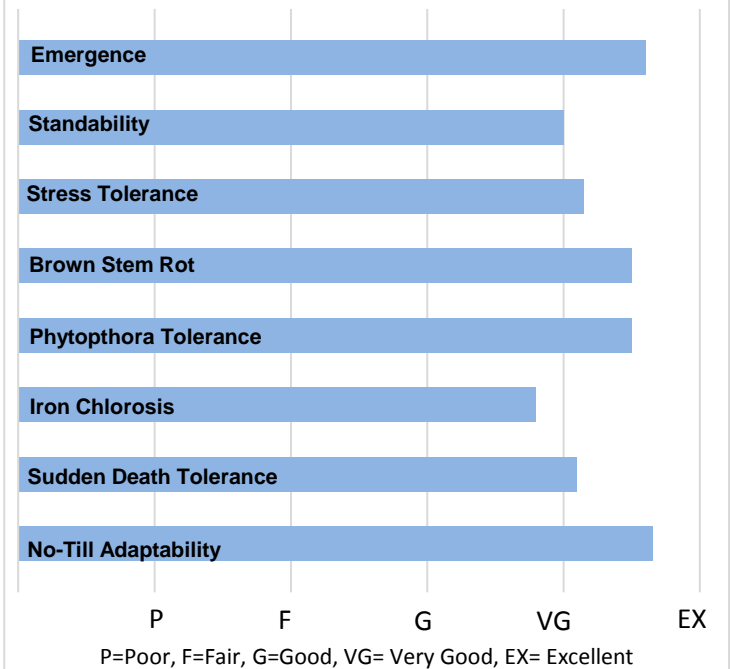

General Characteristics

Plant Height	Med-Tall
Canopy/Plant Type	Medium
Growth Habit	Good
Flower Color	Purple
Hilum Color	Black
Pod Color	Brown
Pubescence	Lt. Tawny

Agronomic Features

Yield for Maturity	Excellent
Emergence	Excellent
Standability	Very Good
Shatter Resistance	Very Good
Stress Tolerance	Very Good
SCN Resistance Source	PI88788
Phytoph. Resist. Gene	1c
No-Till Adaptability	Excellent

Disease Tolerance

Brown Stem Rot	Excellent
Frogeye Leaf Spot	-
Iron Chlorosis	Very Good
Phytophthora field tol.	Excellent
SDS tolerance	Very Good
White Mold	Very Good

Recommended Seeding Rates

Row Width	120-130,000	135-145,000	150-165,000+
30" Rows	Green	Green	Yellow
Twin Rows	Green	Green	Yellow
20" Rows	Red	Yellow	Green
<20" rows	Red	Yellow	Green

Product Highlights

- + The complete package at 2.0
- + Outstanding PRR field tolerance
- + Consistently performs near the top of every trial

Plant Characteristics

Variety Placement

Soil Adaptability	Not Recommended	Recommended	Highly Recommended
Light Soils - Low O.M., Low CEC. Low water holding capacity. Drought prone			+
Medium Soils - O.M. 1.5-3.5%, CEC 11-20. Good productivity, well drained silt loams			+
Heavy Soils - High O.M. >3.5%, High CEC >20. Well drained, Highly productive with deep top soil.			+
Poorly Drained - Soils that tend to remain saturated for prolonged periods of time.			+

Always follow grain marketing and all other stewardship practices and pesticide label directions. Roundup Ready* crops contain genes that confer tolerance to glyphosate, the active ingredient in Roundup* brand agriculture herbicide. Roundup* brand agricultural herbicide will kill crops that are not tolerant to glyphosate. Check with your Sales Representative for the registration status in your state. Genuity and Design*, Genuity*, Roundup Ready 2 and Design*, Roundup Ready*, Roundup*, are trademarks of MonsantoTechnology LLC.

Ratings: Ratings are based on best current information available and may be affected by changing environmental conditions. ProHarvest Seeds warrants that the seed sold by it conforms to the descriptions on accompanying labels within tolerances established or permitted by law.