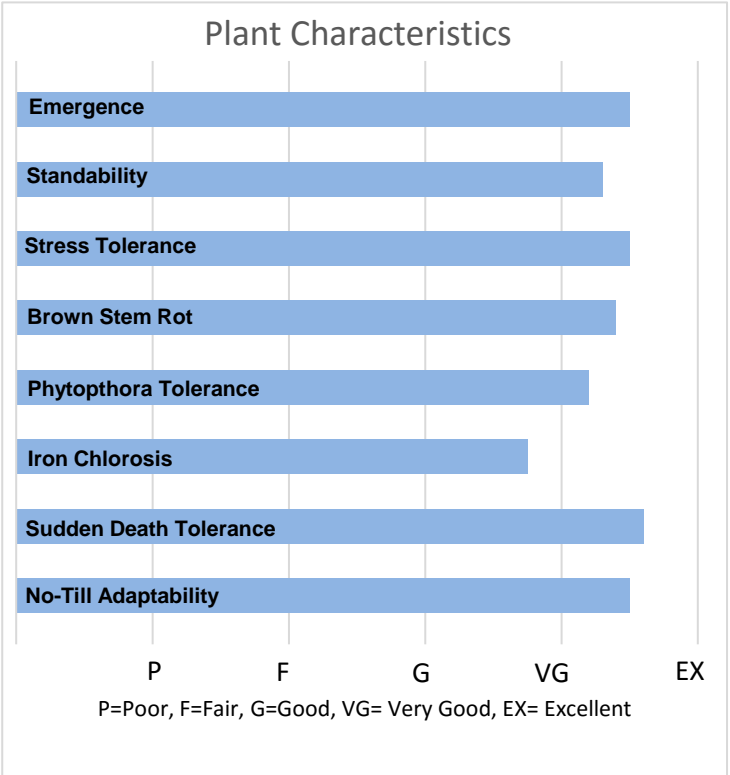

### General Characteristics

Plant Height	Med-Tall
Canopy/Plant Type	Medium
Growth Habit	Upright
Flower Color	Purple
Hilum Color	Black
Pod Color	Brown
Pubescence	Lt.Tawny

### Agronomic Features

Yield for Maturity	Excellent
Emergence	Excellent
Standability	Very Good
Shatter Resistance	Very Good
Stress Tolerance	Excellent
SCN Resistance Source	PI88788
Phytoph. Resist. Gene	1c
No-Till Adaptability	Very Good

### Disease Tolerance

Brown Stem Rot	Excellent
Frogeye Leaf Spot	-
Iron Chlorosis	Very Good
Phytophthora field tol.	Very Good
SDS tolerance	Very Good
White Mold	Good

### Plant Characteristics