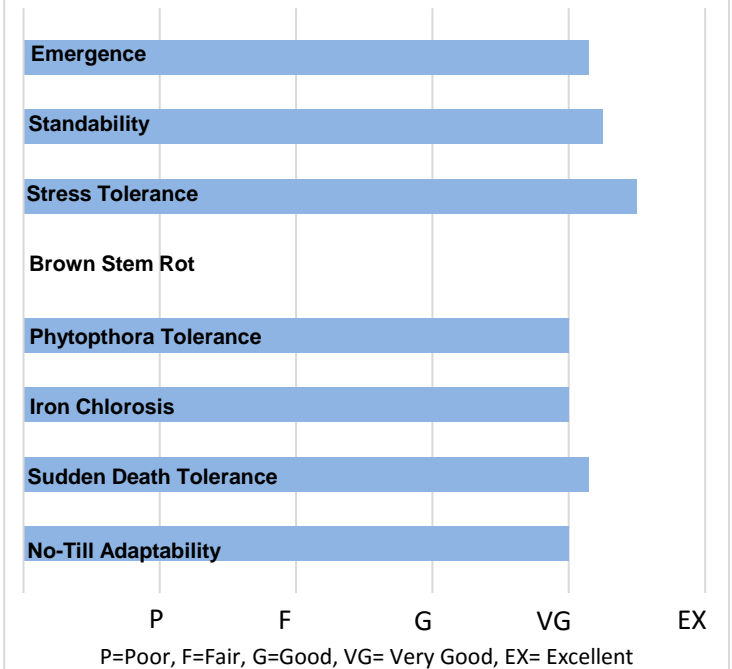

General Characteristics

Plant Height	Med-Tall
Canopy/Plant Type	Med-Bush
Growth Habit	Good
Flower Color	Purple
Hilum Color	Black
Pod Color	Tan
Pubescence	Lt. Tawny

Agronomic Features

Yield for Maturity	Excellent
Emergence	Very Good
Standability	Very Good
Shatter Resistance	Very Good
Stress Tolerance	Excellent
SCN Resistance Source	R3, MR14
Phytoph. Resist. Gene	-
No-Till Adaptability	Very Good

Disease Tolerance

Brown Stem Rot	-
Frogeye Leaf Spot	-
Iron Chlorosis	Very Good
Phytophthora field tol.	Very Good
SDS tolerance	Very Good
White Mold	Very Good

Recommended Seeding Rates

Row Width	120-130,000	135-145,000	150-165,000+
30" Rows	Green	Green	Yellow
Twin Rows	Green	Green	Yellow
20" Rows	Red	Yellow	Green
<20" rows	Red	Yellow	Green

Product Highlights

- + Big Yields across all row widths
- + Very good stress tolerance
- + Full canopy will shade rows quickly

Plant Characteristics

Variety Placement

Soil Adaptability	Not Recommended	Recommended	Highly Recommended
Light Soils - Low O.M., Low CEC. Low water holding capacity. Drought prone			+
Medium Soils - O.M. 1.5-3.5%, CEC 11-20. Good productivity, well drained silt loams			+
Heavy Soils - High O.M. >3.5%, High CEC >20. Well drained, Highly productive with deep top soil.			+
Poorly Drained - Soils that tend to remain saturated for prolonged periods of time.			+

Always follow grain marketing and all other stewardship practices and pesticide label directions. Roundup Ready* crops contain genes that confer tolerance to glyphosate, the active ingredient in Roundup* brand agriculture herbicide. Roundup* brand agricultural herbicide will kill crops that are not tolerant to glyphosate. Check with your Sales Representative for the registration status in your state. Genuity and Design*, Genuity*, Roundup Ready 2 and Design*, Roundup Ready*, Roundup*, are trademarks of MonsantoTechnology LLC.

Ratings: Ratings are based on best current information available and may be affected by changing environmental conditions. ProHarvest Seeds warrants that the seed sold by it conforms to the descriptions on accompanying labels within tolerances established or permitted by law.