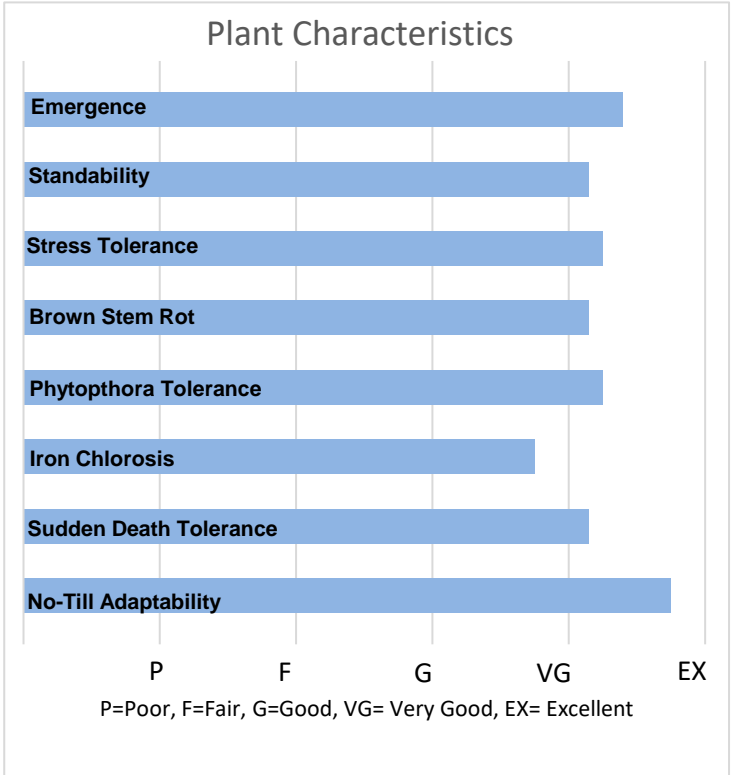

### General Characteristics

Plant Height	Med-Tall
Canopy/Plant Type	Medium
Growth Habit	Good
Flower Color	Purple
Hilum Color	Black
Pod Color	Tan
Pubescence	Lt. Tawny

### Agronomic Features

Yield for Maturity	Excellent
Emergence	Excellent
Standability	Very Good
Shatter Resistance	Excellent
Stress Tolerance	Very Good
SCN Resistance Source	PI88788
Phytoph. Resist. Gene	1c
No-Till Adaptability	Very Good

### Disease Tolerance

Brown Stem Rot	Very Good
Frogeye Leaf Spot	NA
Iron Chlorosis	Very Good
Phytophthora field tol.	Very Good
SDS tolerance	Very Good
White Mold	Very Good

### Plant Characteristics