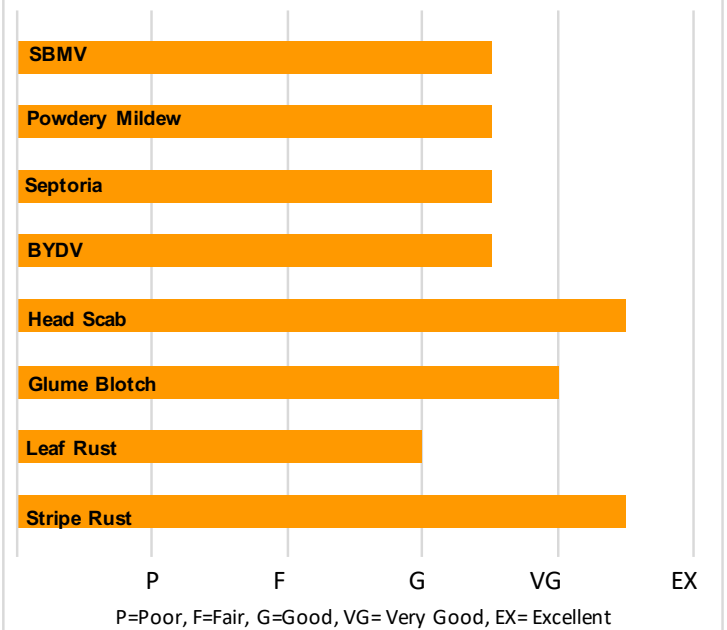

General Characteristics

Plant Height	Medium
Head Type	Beardless
Test Weight	Very Good
Seeds/lb.	13,000
Yield for Maturity	Excellent

Agronomic Features

Emergence	Excellent
Winterhardiness	Very Good
Standability	Very Good
Hessian Fly	Resistant
No-Till Adaptability	Very Good

Disease Tolerance

Soil-Bourne Mosaic Virus	Very Good
Powdery Mildew	Very Good
Septoria	Very Good
Leaf Rust	Good
Stripe Rust	Excellent
Barley Yellow Dwarf Virus	Good
Head Scab	Excellent
Glume Blotch	Very Good

Product Highlights

- + Handles wet feet well
- + Scab resistance
- + Highest yielding beardless variety

Plant Characteristics

Recommended Seeding Rates*

	110-125#/ac.	125-140#/ac.	140-155#/ac.
Conventional	Green	Yellow	Yellow
No-Till	Light Green	Green	Yellow
Broadcast	Red	Yellow	Green