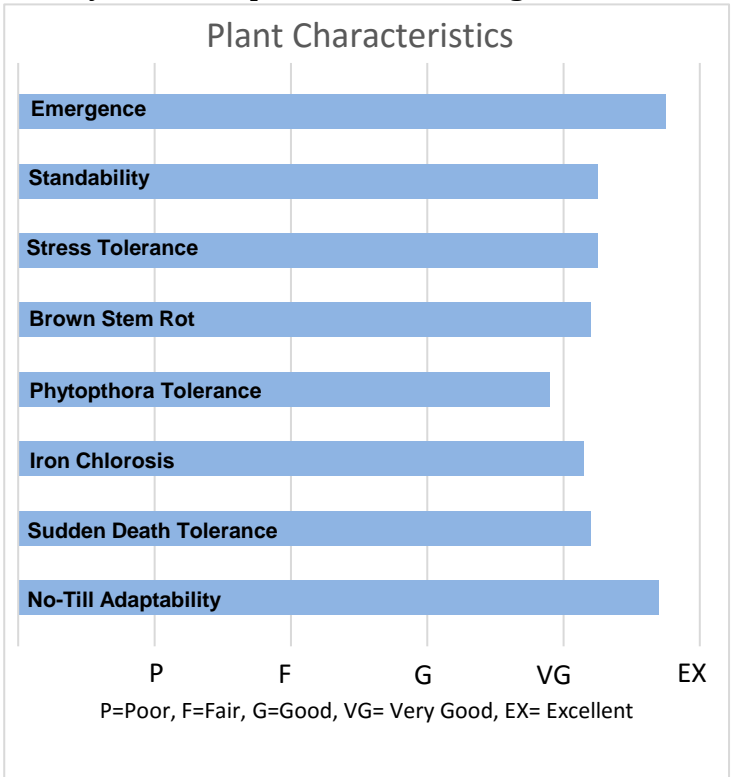

### General Characteristics

Plant Height	Med-Tall
Canopy/Plant Type	Medium
Growth Habit	Good
Flower Color	Purple
Hilum Color	Black
Pod Color	Tan
Pubescence	Lt. Tawny

### Agronomic Features

Yield for Maturity	Excellent
Emergence	Excellent
Standability	Very Good
Shatter Resistance	Very Good
Stress Tolerance	Excellent
SCN Resistance Source	PI88788
Phytoph. Resist. Gene	1a
No-Till Adaptability	Excellent

### Disease Tolerance

Brown Stem Rot	Very Good
Frogeye Leaf Spot	-
Iron Chlorosis	Very Good
Phytophthora field tol.	Very Good
SDS tolerance	Very Good
White Mold	Very Good

### Plant Characteristics