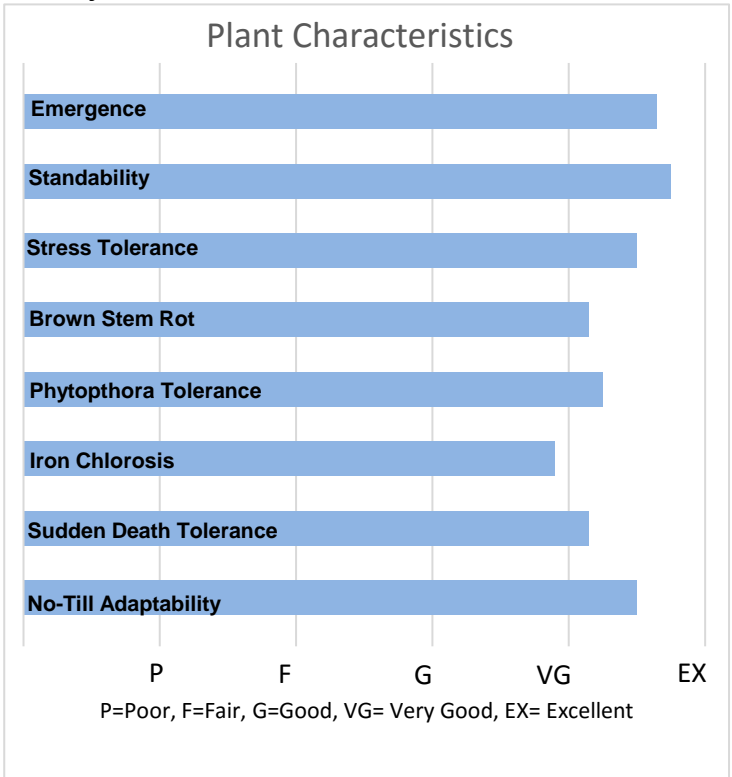

### General Characteristics

Plant Height	Tall
Canopy/Plant Type	Med-Bush
Growth Habit	Good
Flower Color	Purple
Hilum Color	Buff
Pod Color	Brown
Pubescence	Gray

### Agronomic Features

Yield for Maturity	Excellent
Emergence	Excellent
Standability	Very Good
Shatter Resistance	Excellent
Stress Tolerance	Very Good
SCN Resistance Source	PI88788
Phytoph. Resist. Gene	1c
No-Till Adaptability	Excellent

### Disease Tolerance

Brown Stem Rot	Very Good
Frogeye Leaf Spot	-
Iron Chlorosis	Very Good
Phytophthora field tol.	Very Good
SDS tolerance	Very Good
White Mold	Good

### Plant Characteristics