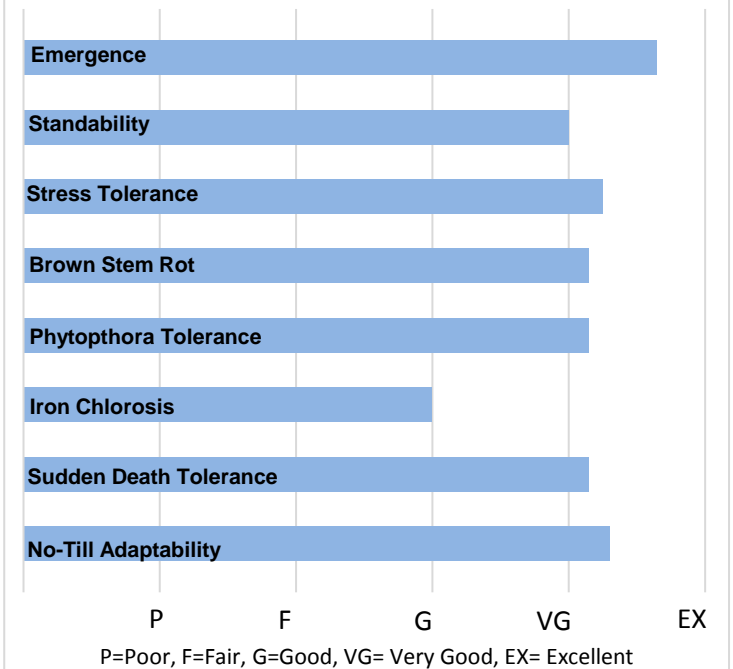

General Characteristics

Plant Height	Medium
Canopy/Plant Type	Med-Bush
Growth Habit	Good
Flower Color	Purple
Hilum Color	Black
Pod Color	Brown
Pubescence	Lt. Tawny

Agronomic Features

Yield for Maturity	Excellent
Emergence	Excellent
Standability	Very Good
Shatter Resistance	Excellent
Stress Tolerance	Very Good
SCN Resistance Source	PI88788
Phytoph. Resist. Gene	1k
No-Till Adaptability	Excellent

Disease Tolerance

Brown Stem Rot	Very Good
Frogeye Leaf Spot	Very Good
Iron Chlorosis	Good
Phytophthora field tol.	Very Good
SDS tolerance	Very Good
White Mold	Very Good

Recommended Seeding Rates

Row Width	120-130,000	135-145,000	150-165,000+
30" Rows	Green	Green	Yellow
Twin Rows	Green	Green	Yellow
20" Rows	Red	Yellow	Green
<20" rows	Red	Yellow	Green

Product Highlights

- + Very consistent across varied soils
- + Medium statured with early row fill
- + Solid agronomics protect yield potential

Plant Characteristics

Variety Placement

Soil Adaptability	Not Recommended	Recommended	Highly Recommended
Light Soils - Low O.M., Low CEC. Low water holding capacity. Drought prone			+
Medium Soils - O.M. 1.5-3.5%, CEC 11-20. Good productivity, well drained silt loams			+
Heavy Soils - High O.M. >3.5%, High CEC >20. Well drained, Highly productive with deep top soil.			+
Poorly Drained - Soils that tend to remain saturated for prolonged periods of time.			+