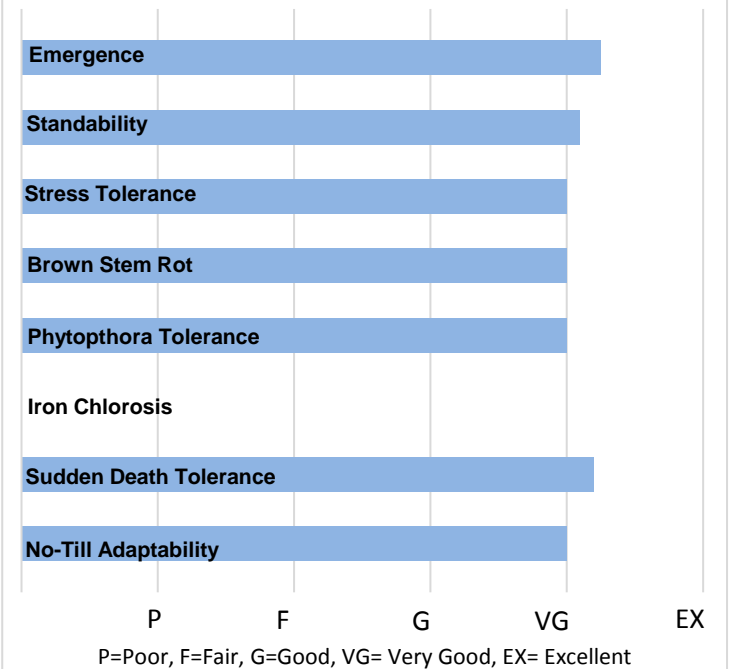

General Characteristics

Plant Height	Med.-Tall
Canopy/Plant Type	Bush
Growth Habit	Good
Flower Color	Purple
Hilum Color	Black
Pod Color	Brown
Pubescence	Lt. Tawny

Agronomic Features

Yield for Maturity	Excellent
Emergence	Very Good
Standability	Very Good
Shatter Resistance	Very Good
Stress Tolerance	Very Good
SCN Resistance Source	PI88788
Phytoph. Resist. Gene	1c
No-Till Adaptability	Very Good

Disease Tolerance

Brown Stem Rot	Very Good
Frogeye Leaf Spot	-
Iron Chlorosis	-
Phytophthora field tol.	Very Good
SDS tolerance	Very Good
White Mold	Very Good

Recommended Seeding Rates

Row Width	120-130,000	135-145,000	150-165,000+
30" Rows	Green	Green	Yellow
Twin Rows	Green	Green	Yellow
20" Rows	Red	Yellow	Green
<20" rows	Red	Yellow	Green

Product Highlights

- + Broadly adapted from East/West
- + STS tolerance adds flexibility if following wheat
- + Excellent emergence and early season vigor

Plant Characteristics

Variety Placement

Soil Adaptability	Not Recommended	Recommended	Highly Recommended
Light Soils - Low O.M., Low CEC. Low water holding capacity. Drought prone			+
Medium Soils - O.M. 1.5-3.5%, CEC 11-20. Good productivity, well drained silt loams			+
Heavy Soils - High O.M. >3.5%, High CEC >20. Well drained, Highly productive with deep top soil.			+
Poorly Drained - Soils that tend to remain saturated for prolonged periods of time.			+

Always follow grain marketing and all other stewardship practices and pesticide label directions. Roundup Ready* crops contain genes that confer tolerance to glyphosate, the active ingredient in Roundup* brand agriculture herbicide. Roundup* brand agricultural herbicide will kill crops that are not tolerant to glyphosate. Check with your Sales Representative for the registration status in your state. Genuity and Design*, Genuity*, Roundup Ready 2 and Design*, Roundup Ready*, Roundup*, are trademarks of MonsantoTechnology LLC.

Ratings: Ratings are based on best current information available and may be affected by changing environmental conditions. ProHarvest Seeds warrants that the seed sold by it conforms to the descriptions on accompanying labels within tolerances established or permitted by law.