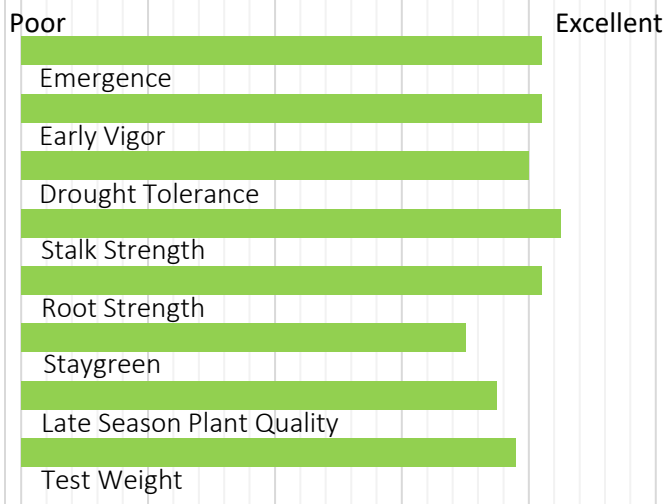

6071

100 RM

DroughtGard[®]
HYBRIDS
VT DoublePRO[™]

non
gm

High yielding hybrid with solid agronomics
Stable performance across environments
Very good Goss's Wilt rating
Very good drought tolerance

Plant Characteristics

Area of Adaptation

1	2	3	4	5
HR	R	NR	NR	NR

Soil Adaptability

HR	Light Soils: Low O.M., Low CEC, Low water holding capacity, Drought prone.
HR	Medium Soils: O.M. 1.5-3.5%, CEC 11-20, Good productivity, well drained silt loams.
HR	Heavy Soils: High O.M. >3.5%, CEC >20, Well drained, highly productive with deep top soil
R	Poorly Drained Soils: Soils that tend to remain saturated for extended periods of time.