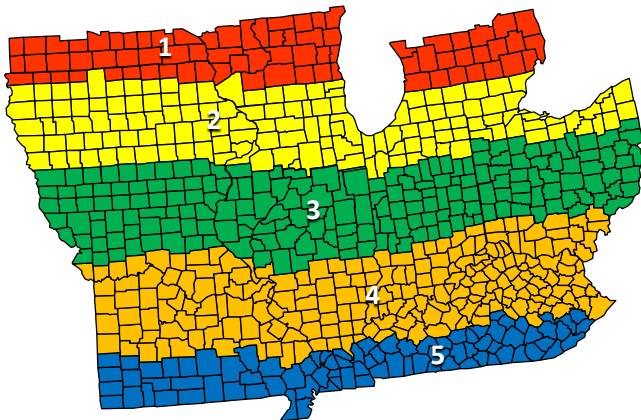

## 101 RM

**SmartStax**  
RIB COMPLETE

**VTDoublePRO**  
RIB COMPLETE

Med-Tall stature hybrid with strong stalks and roots  
Strong performance on central and western acres  
Very good late season intactness and staygreen  
Solid agronomics protect yield potential

### Plant Characteristics

### Area of Adaptation

1	2	3	4	5
R	HR	R	NR	NR

### Disease Tolerance

Grey Leaf Spot	Good
Northern Leaf Blight	Very Good
Southern Leaf Blight	NA
Common Rust	Very Good
Goss's Wilt	NA
Stalk Anthracnose	NA