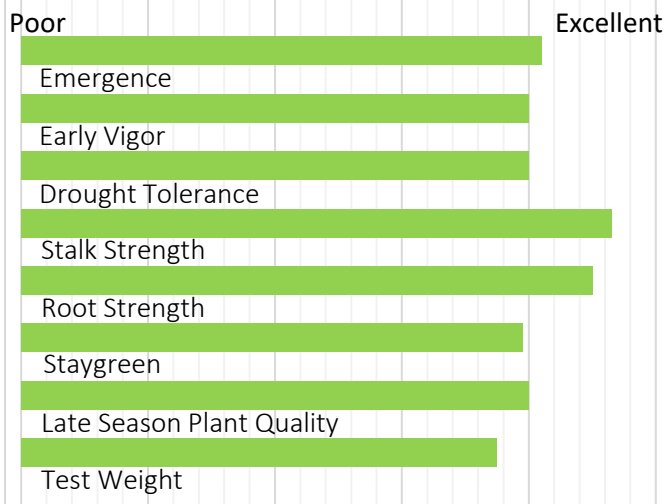

## 101 RM

**SmartStax**  
RIB COMPLETE

**VTDoublePRO**  
RIB COMPLETE

Med-Tall stature hybrid with strong stalks and roots  
Strong performance on central and western acres  
Very good late season intactness and staygreen  
Solid agronomics protect yield potential

### Plant Characteristics