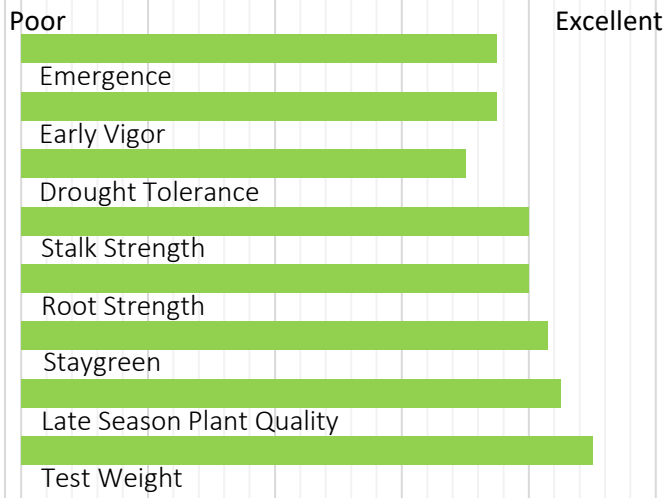

6705

107 RM

SmartStax
RIB COMPLETE

non
gm

Widely adapted hybrid with excellent yield
Excellent eye appeal and grain quality
Very good Goss's Wilt tolerance
Avoid fields where drought is an issue

Plant Characteristics

Area of Adaptation

1	2	3	4	5
R	HR	HR	NR	NR

Soil Adaptability

NR	Light Soils: Low O.M., Low CEC, Low water holding capacity, Drought prone.
HR	Medium Soils: O.M. 1.5-3.5%, CEC 11-20, Good productivity, well drained silt loams.
HR	Heavy Soils: High O.M. >3.5%, CEC >20, Well drained, highly productive with deep top soil
R	Poorly Drained Soils: Soils that tend to remain saturated for extended periods of time.