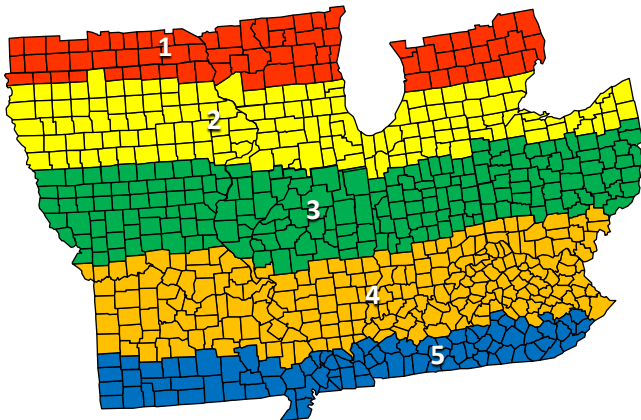

Area of Adaptation

1	2	3	4	5
R	HR	HR	NR	NR

Soil Adaptability

NR	Light Soils: Low O.M., Low CEC, Low water holding capacity, Drought prone.
HR	Medium Soils: O.M. 1.5-3.5%, CEC 11-20, Good productivity, well drained silt loams.
HR	Heavy Soils: High O.M. >3.5%, CEC >20, Well drained, highly productive with deep top soil
R	Poorly Drained Soils: Soils that tend to remain saturated for extended periods of time.

NR=Not Recommended, R=Recommended, HR=Highly Recommended

General Characteristics

GDD's Pollination	1270
GDD's Black Layer	2500
Plant Height	Med-Tall
Leaf Type	Upright
Ear Height	Medium
Ear Type	Semi-Det.
Kernel Rows	16-18
Cob Color	Red
Husk Cover	Good

Agronomic Features

Yield for Maturity	Excellent
Dry Down	Very Good
Stress Tolerance	Very Good
Response to Sidedress	Good
Responds to Fungicide	Yes
Green Snap	Very Good
Corn after Corn	Good
No-Till	Very Good

Disease Tolerance

Grey Leaf Spot	Good
Northern Leaf Blight	Very Good
Southern Leaf Blight	Excellent
Common Rust	Very Good
Goss's Wilt	Very Good
Stalk Anthracnose	Good

Recommended Seeding Rates

Row Width	Productivity Level		
	Low	Medium	High
30" Rows	30-32,000	32-34,000	34-36,000
Twin Rows	32-34,000	34-36,000	36-38,000
20" Rows	33-35,000	34-36,000	35-37,000
<20" rows	33-35,000	34-36,000	35-37,000

Nitrogen Application

Rotation - Timing	100% Preplant	Premerge/ Sidedress	Starter/ Sidedress
Corn/Soybean	R	HR	HR
Corn/Corn	NR	HR	HR
Corn/Cover	NR	R	HR

PROHARVEST
SEEDS