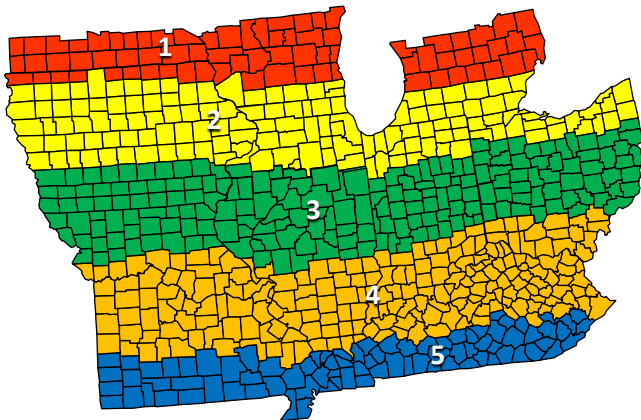

1	2	3	4	5
NR	R	HR	HR	R

Soils Adaptability

R	Light Soils: Low O.M., Low CEC, Low water holding capacity, drought prone.
HR	Medium Soils: O.M. 1.5-3.5%, CEC 11-20, Good productivity, well drained silt loams.
HR	Heavy Soils: High O.M. >3.5%, CEC >20, Well drained, highly productive with deep top soil
R	Poorly Drained Soils: Soils that tend to remain saturated for extended periods of time.

NR=Not Recommended, R=Recommended, HR=Highly Recommended

General Characteristics

GDD's Pollination	1280
GDD's Black Layer	2645
Plant Height	Med-Tall
Leaf Type	Semi-Upright
Ear Height	Medium
Ear Type	Semi-Flex
Kernel Rows	16-18
Cob Color	Red
Husk Cover	Good

Agronomic Features

Yield for Maturity	Excellent
Dry Down	Excellent
Stress Tolerance	Very Good
Response to Sidedress	Good
Responds to Fungicide	Yes
Greensnap	Very Good
Corn after Corn	Very Good
No-Till	Very Good

Disease Tolerance

Grey Leaf Spot	Good
Northern Leaf Blight	Very Good
Southern Leaf Blight	Very Good
Common Rust	Very Good
Goss's Wilt	Very Good
Stalk Anthracnose	NA

Recommended Seeding Rates

Row Width	Productivity Level		
	Low	Medium	High
30" Rows	30-32,000	32-34,000	34-36,000
Twin Rows	31-33,000	33-35,000	35-37,000
20" Rows	32-34,000	34-36,000	36-38,000
<20" Rows	32-34,000	34-36,000	36-38,000

Nitrogen Application

Rotation - Timing	100% Preplant	PreEmerge/ Sidedress	Starter/ Sidedress
Corn/Soybean	R	HR	HR
Corn/Corn	NR	HR	HR
Corn/Cover	NR	R	HR

PROHARVEST
SEEDS