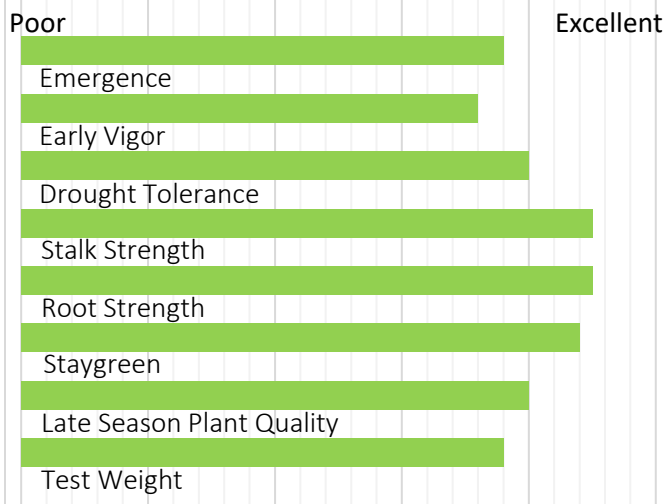

6828

108 RM

SmartStax
RIB COMPLETE

VTDoublePRO
RIB COMPLETE

- Top end yield potential with large AOA
- Impressive disease tolerance
- Widely adapted hybrid that moves south well
- Excellent stalks and roots with low greensnap risk

Plant Characteristics

Area of Adaptation

1	2	3	4	5
NR	R	HR	HR	R

Soils Adaptability

R	Light Soils: Low O.M., Low CEC, Low water holding capacity, drought prone.
HR	Medium Soils: O.M. 1.5-3.5%, CEC 11-20, Good productivity, well drained silt loams.
HR	Heavy Soils: High O.M. >3.5%, CEC >20, Well drained, highly productive with deep top soil
R	Poorly Drained Soils: Soils that tend to remain saturated for extended periods of time.