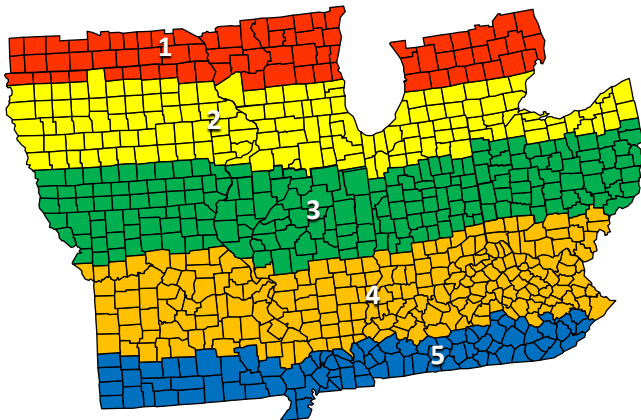

1	2	3	4	5
NR	R	HR	R	NR

Soil Adaptability

R	Light Soils: Low O.M., Low CEC, Low water holding capacity, Drought prone.
HR	Medium Soils: O.M. 1.5-3.5%, CEC 11-20, Good productivity, well drained silt loams.
HR	Heavy Soils: High O.M. >3.5%, CEC >20, Well drained, highly productive with deep top soil
R	Poorly Drained Soils: Soils that tend to remain saturated for extended periods of time.

NR=Not Recommended, R=Recommended, HR=Highly Recommended

General Characteristics

GDD's Pollination	1310
GDD's Black Layer	2745
Plant Height	Tall
Leaf Type	Semi-Upright
Ear Height	Med-High
Ear Type	Semi-Flex
Kernel Rows	16-18
Cob Color	Red
Husk Cover	Good

Agronomic Features

Yield for Maturity	Excellent
Dry Down	Very Good
Stress Tolerance	Very Good
Response to Sidedress	Good
Responds to Fungicide	Yes
Green Snap	Very Good
Corn after Corn	Good
No-Till	Very Good

Disease Tolerance

Grey Leaf Spot	Good
Northern Leaf Blight	Very Good
Southern Leaf Blight	Very Good
Common Rust	Good
Goss's Wilt	Poor
Stalk Anthracnose	Good

Recommended Seeding Rates

Row Width	Productivity Level		
	Low	Medium	High
30" Rows	29-31,000	31-33,000	33-35,000
Twin Rows	30-32,000	32-34,000	34-36,000
20" Rows	31-33,000	33-35,000	35-37,000
<20" rows	31-33,000	33-35,000	35-37,000

Nitrogen Application

Rotation - Timing	100% Preplant	Premerge/ Sidedress	Starter/ Sidedress
Corn/Soybean	R	HR	HR
Corn/Corn	NR	HR	HR
Corn/Cover	NR	HR	HR

PROHARVEST
SEEDS