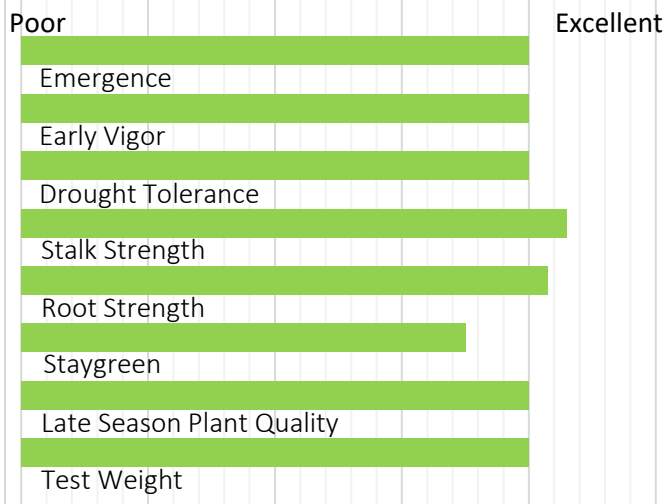

8052

110 RM

SmartStax
RIB COMPLETE

VTDoublePRO
RIB COMPLETE

Superior hybrid with consistent performance
Large, girthy ears with deep kernels
Responds to high management and populations
Avoid fields with history of Goss's Wilt

Plant Characteristics

Area of Adaptation

1	2	3	4	5
NR	R	HR	R	NR

Soil Adaptability

R	Light Soils: Low O.M., Low CEC, Low water holding capacity, Drought prone.
HR	Medium Soils: O.M. 1.5-3.5%, CEC 11-20, Good productivity, well drained silt loams.
HR	Heavy Soils: High O.M. >3.5%, CEC >20, Well drained, highly productive with deep top soil
R	Poorly Drained Soils: Soils that tend to remain saturated for extended periods of time.