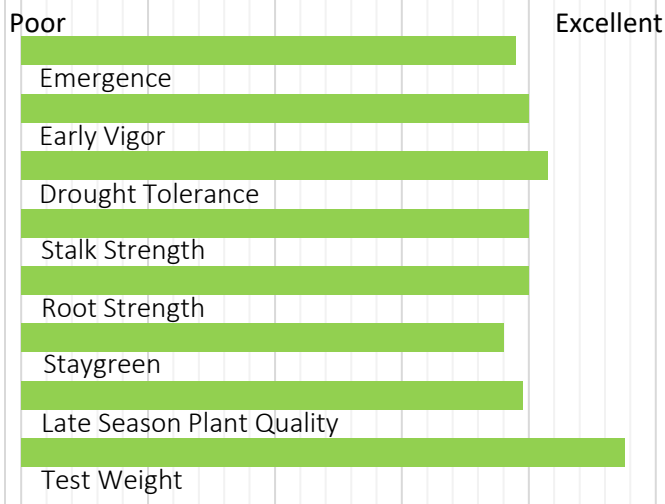

8277

112 RM

SmartStax
RIB COMPLETE

VTDoublePRO
RIB COMPLETE

Provides consistent yield across environments
Attractive fall appearance and intactness
Semi-flex ear with excellent test weight
Requires high plant densities to maximize yield

Plant Characteristics

Area of Adaptation

1	2	3	4	5
NR	R	HR	HR	R

Soils Adaptability

R	Light Soils: Low O.M., Low CEC, Low water holding capacity, Drought prone.
HR	Medium Soils: O.M. 1.5-3.5%, CEC 11-20, Good productivity, well drained silt loams.
HR	Heavy Soils: High O.M. >3.5%, CEC >20, Well drained, highly productive with deep top soil
R	Poorly Drained Soils: Soils that tend to remain saturated for extended periods of time.