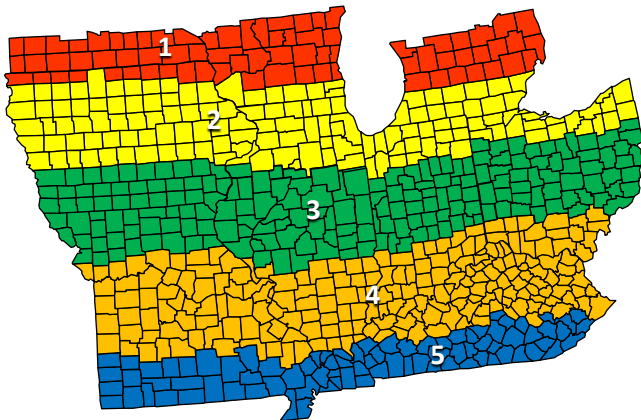

1	2	3	4	5
NR	R	HR	HR	R

Soils Adaptability

R	Light Soils: Low O.M., Low CEC, Low water holding capacity, Drought prone.
HR	Medium Soils: O.M. 1.5-3.5%, CEC 11-20, Good productivity, well drained silt loams.
HR	Heavy Soils: High O.M. >3.5%, CEC >20, Well drained, highly productive with deep top soil
R	Poorly Drained Soils: Soils that tend to remain saturated for extended periods of time.

NR=Not Recommended, R=Recommended, HR=Highly Recommended

General Characteristics

GDD's Pollination	1320
GDD's Black Layer	2660
Plant Height	Med-Tall
Leaf Type	Semi-Upright
Ear Height	Medium
Ear Type	Semi-Flex
Kernel Rows	16-18
Cob Color	Red
Husk Cover	Good

Agronomic Features

Yield for Maturity	Excellent
Dry Down	Very Good
Stress Tolerance	Excellent
Response to Sidedress	Good
Responds to Fungicide	Yes
Green Snap	Good
Corn after Corn	Very Good
No-Till	Very Good

Disease Tolerance

Grey Leaf Spot	Good
Northern Leaf Blight	Very Good
Southern Leaf Blight	Very Good
Common Rust	NA
Goss' Wilt	Good
Stalk Anthracnose	Resistant

Recommended Seeding Rates

Row Width	Productivity Level		
	Low	Medium	High
30" Rows	29-31,000	31-33,000	33-35,000
Twin Rows	30-32,000	32-34,000	34-36,000
20" Rows	31-33,000	33-35,000	35-37,000
<20" rows	31-33,000	33-35,000	35-37,000

Nitrogen Application

Rotation - Timing	100% Preplant	Premerge/ Sidedress	Starter/ Sidedress
Corn/Soybean	R	HR	HR
Corn/Corn	NR	HR	HR
Corn/Cover	NR	HR	HR

PROHARVEST
SEEDS