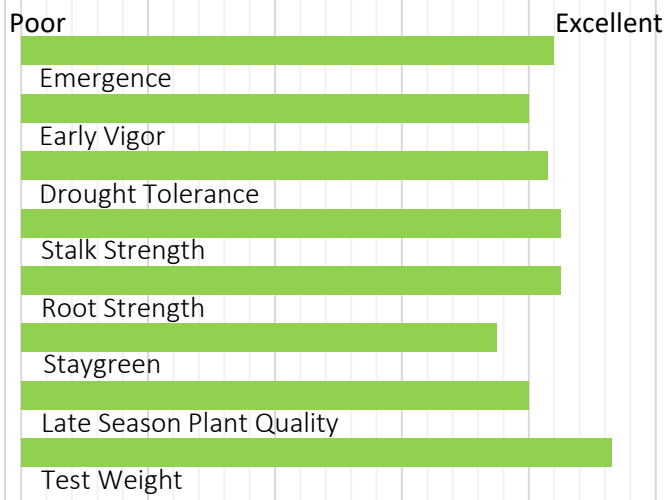

8324

113 RM

SmartStax
RIB COMPLETE

VTDoublePRO
RIB COMPLETE

Widely adapted hybrid with outstanding yield
Medium plant height with very good roots and stalks
Very good emergence and early season vigor
Best performance when placed on well drained soils

Plant Characteristics

Area of Adaptation

1	2	3	4	5
NR	R	HR	HR	R

Soil Adaptability

HR	Light Soils: Low O.M., Low CEC, Low water holding capacity, Drought prone.
HR	Medium Soils: O.M. 1.5-3.5%, CEC 11-20, Good productivity, well drained silt loams.
HR	Heavy Soils: High O.M. >3.5%, CEC >20, Well drained, highly productive with deep top soil
R	Poorly Drained Soils: Soils that tend to remain saturated for extended periods of time.