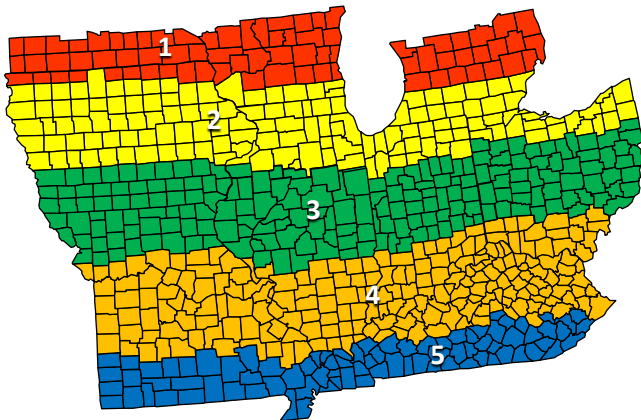

Area of Adaptation

1	2	3	4	5
NR	R	HR	HR	R

Soil Adaptability

HR	Light Soils: Low O.M., Low CEC, Low water holding capacity, Drought prone.
HR	Medium Soils: O.M. 1.5-3.5%, CEC 11-20, Good productivity, well drained silt loams.
HR	Heavy Soils: High O.M. >3.5%, CEC >20, Well drained, highly productive with deep top soil
R	Poorly Drained Soils: Soils that tend to remain saturated for extended periods of time.

NR=Not Recommended, R=Recommended, HR=Highly Recommended

General Characteristics

GDD's Pollination	1340
GDD's Black Layer	2800
Plant Height	Medium
Leaf Type	Semi-Upright
Ear Height	Medium
Ear Type	Semi-Flex
Kernel Rows	16-18
Cob Color	Red
Husk Cover	Good

Agronomic Features

Yield for Maturity	Excellent
Dry Down	Very Good
Stress Tolerance	Very Good
Response to Sidedress	Good
Responds to Fungicide	Yes
Green Snap	Good
Corn after Corn	Very Good
No-Till	Excellent

Disease Tolerance

Grey Leaf Spot	Good
Northern Leaf Blight	Very Good
Southern Leaf Blight	Very Good
Common Rust	Very Good
Goss's Wilt	Good
Stalk Anthracnose	Resistant

Recommended Seeding Rates

Row Width	Productivity Level		
	Low	Medium	High
30" Rows	30-32,000	32-34,000	34-36,000
Twin Rows	31-33,000	33-35,000	35-37,000
20" Rows	32-34,000	34-36,000	36-38,000
<20" rows	32-34,000	34-36,000	36-38,000

Nitrogen Application

Rotation - Timing	100% Preplant	Premerge/ Sidedress	Starter/ Sidedress
Corn/Soybean	R	HR	HR
Corn/Corn	NR	HR	HR
Corn/Cover	NR	HR	HR

PROHARVEST
SEEDS