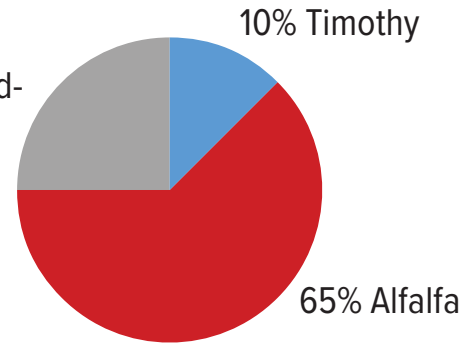

ProMix

Hay Mix

Features:

This ready to seed mix includes alfalfa, orchard grass, and timothy. The premium varieties in this mix are selected for a superior yielding, high quality dry hay or for haylage production. ProMix makes excellent horse and dairy quality hay.

25% Orchard-Grass

ProMix makes excellent horse and dairy quality hay with the tonnage.

Rate: 25 lbs/Acre

Alfalfa:

- Deep rooted legume with outstanding drought tolerance and yield during the hotter part of the summer.
- The long rotation Alfalfa selected for ProMix is a durable, fine stemmed, high yielding variety with great persistence and deep green foliage

Orchard Grass:

- High yielding, late maturing, great establishment
- Mix of superior varieties used for high quality hay and haylage

Timothy:

- High tonnage spring crop with great palatability
- Later maturing varieties used to provide for production beyond first cutting and have improved grazing tolerance