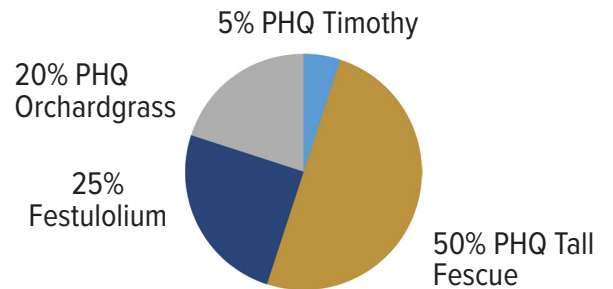

4Grass

Hay Mix

Features:

4Grass Hay mix is an all grass hay mix designed with late maturing grasses reaching peak production in late spring to early summer. This provides growers with high quality and tonnage for hay production. Can be paired with ProHarvest Alfalfa for exceptional quality.

4Grass is an ideal grass only mixture with high quality and tonnage.

Rate 25-40 lbs/Acre

PHQ Tall Fescue:

- Soft-leaf, late-maturing
- Yields equal to or greater than alfalfa
- High amounts of digestible fiber

PHQ Timothy:

- High tonnage spring crop with great palatability
- Later maturing varieties used to provide for production beyond first cutting and have improved grazing tolerance