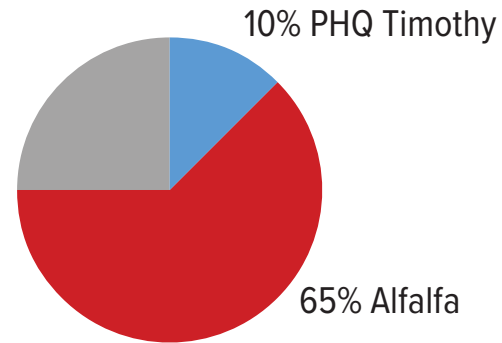

Features:

This ready to seed mix includes alfalfa, orchardgrass, and timothy. The premium varieties in this mix are selected for a superior yielding, high quality dry hay or for haylage production. AlfaCut makes excellent horse and dairy quality hay.

25% PHQ Orchardgrass

AlfaCut makes excellent horse and dairy quality hay with the tonnage.

Rate: 25 lbs/Acre

ProHarvest Premium Alfalfa:

- Deep rooted legume with outstanding drought tolerance and yield during the hotter part of the summer.
- The long rotation Alfalfa selected for AlfaCut is a durable, fine stemmed, high yielding variety with great persistence and deep green foliage

PHQ Orchardgrass:

- High yielding, late maturing, great establishment
- Mix of superior varieties used for high quality hay and haylage

PHQ Timothy:

- High tonnage spring crop with great palatability
- Later maturing varieties used to provide for production beyond first cutting and have improved grazing tolerance