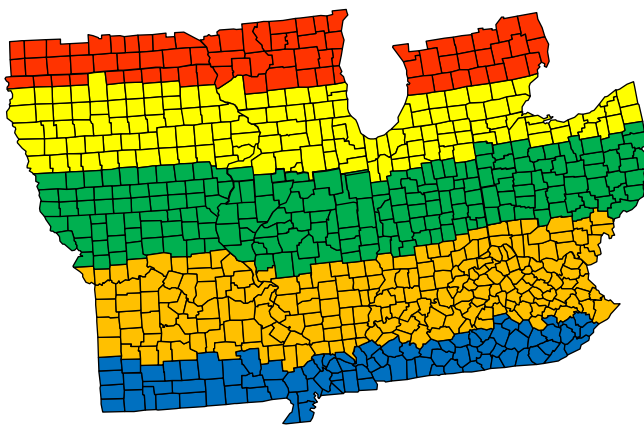

- Excellent summer mix with a lot of bio-diversity
- Great for soil regeneration
- Excellent for microbial activity
- Scavenges nutrients well

Benefits

Limited	Excellent
Increase Organic Matter	
Scavenge Nutrients	
Reduce Compaction	
Improve Soil Tilth	
Improve Soil Structure	
Fall Weed Suppression	
Spring Weed Suppression	
Species Diversity	

Last planting date

1	2	3	4	5
Aug 1	Aug 10	Aug 20	Aug 30	Aug 30

Termination

The majority of the species in this blend will winter kill. Use full rates of glyphosate for termination with one pint of 2,4-D type of herbicide to terminate the crimson clover, balansa clover, and brassica's that may have overwintered.

Description

This 8-way blend is designed for improving soil health. The combination of multiple grasses, legume's and brassica's will "AwakeN" the soil biology. The very diverse blend will help to improve mineralization, soil structure, and active organic matter. It is primarily designed for taking advantage of soils that are fallow from June through August. This can also provide an excellent livestock feed while improving soil health.