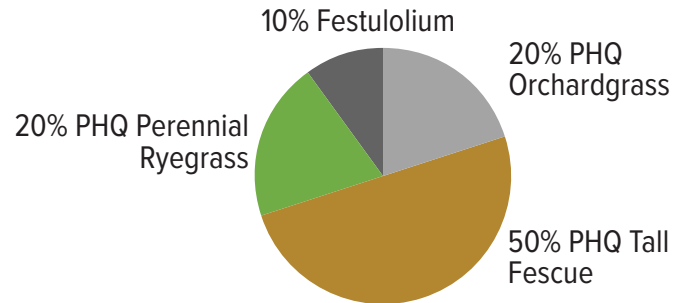

## Pasture Mix

### Features:

PowerGraz is ideal for cattle, sheep, goat, llama, alpaca and horse pastures. PowerGraz can also be used for high-moisture cutting and hay production.

**PowerGraz** is a multi-purpose mix is ideal for cattle, sheep, goat, llama, alpaca, and horse pastures.